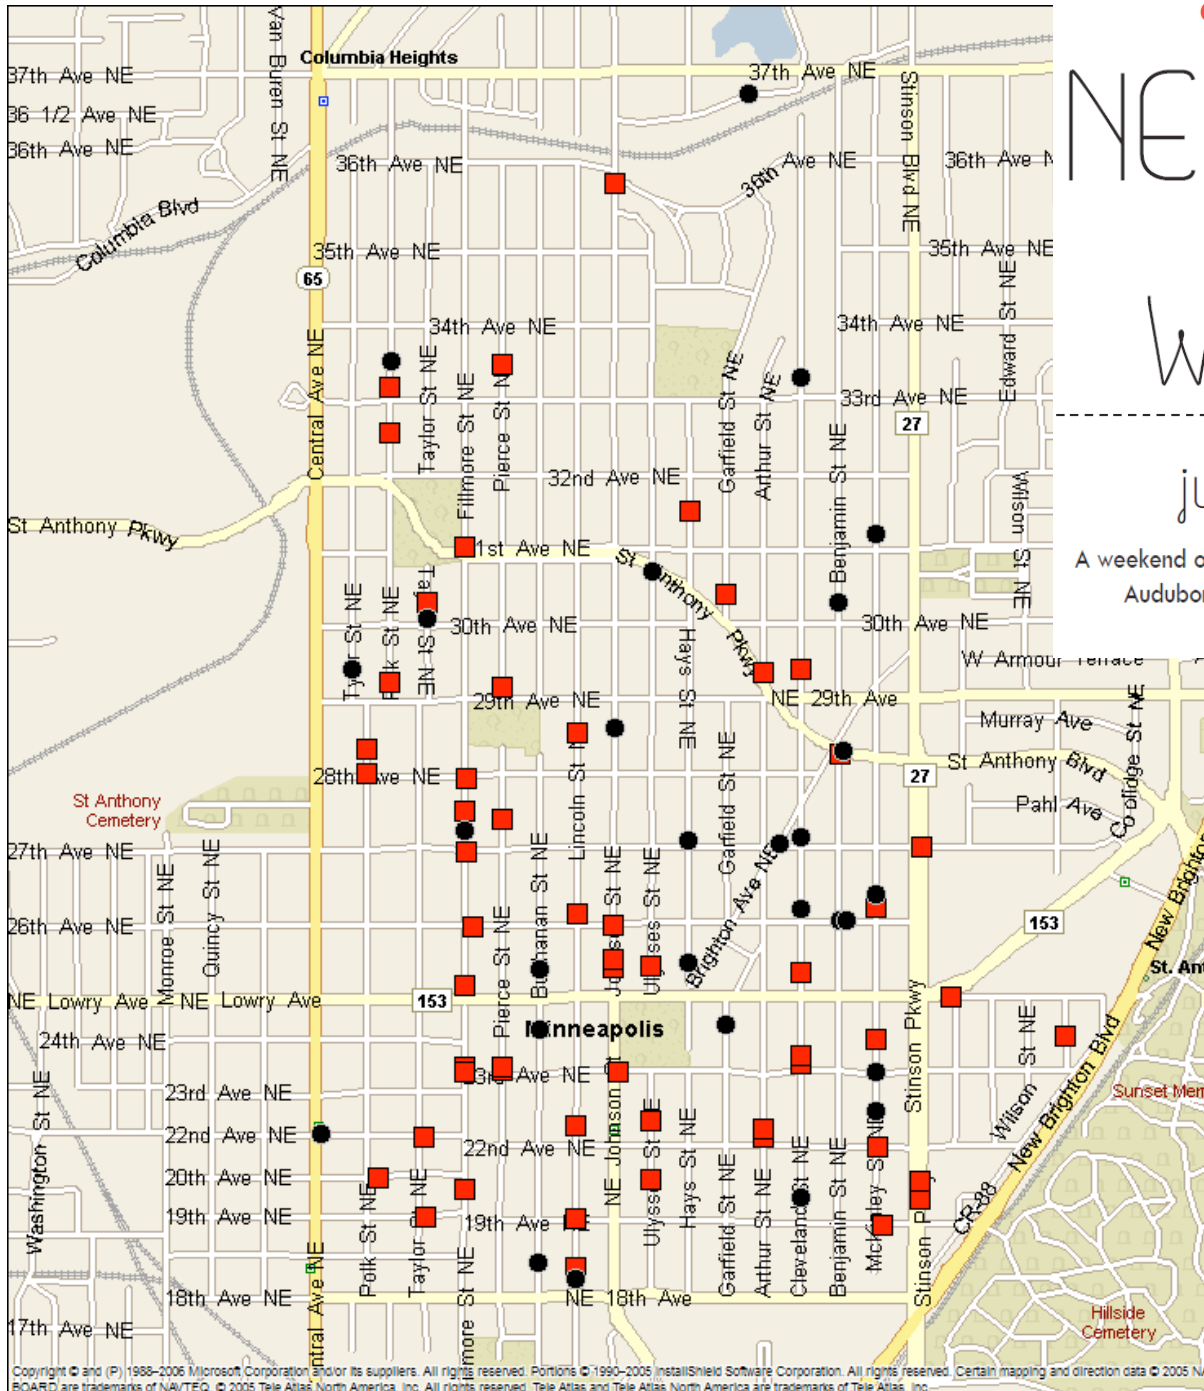

NEighbors SALES WEEKEND

June 23 & 24

A weekend of garage & yard sales throughout the Audubon Park, Waite Park and Windom Park neighborhoods of NE Minneapolis.

Information

In general, sales are open from 8-5, however each sale may set their own times.

Map Key

- Sale open Sat. & Sun.
- Sale open Sat. ONLY

(In the case of rain, some Saturday only sales may also be open Sunday)

Sale descriptions on back

Copyright © and (P) 1988-2006 Microsoft Corporation and/or its suppliers. All rights reserved. Portions ©1990-2005 InstallShield Software Corporation. All rights reserved. Certain mapping and direction data © 2005 NAVBOARD are trademarks of NAVTEQ. © 2005 Tele Atlas North America, Inc. All rights reserved. Tele Atlas and Tele Atlas North America are trademarks of Tele Atlas, Inc.

Thank you to our sponsors!!!

ne community
chiropractic

craftyplanet.com

"saving the world one stitch at a time"

Paperback Exchange | Marino's Deli | Tylon Microcinema